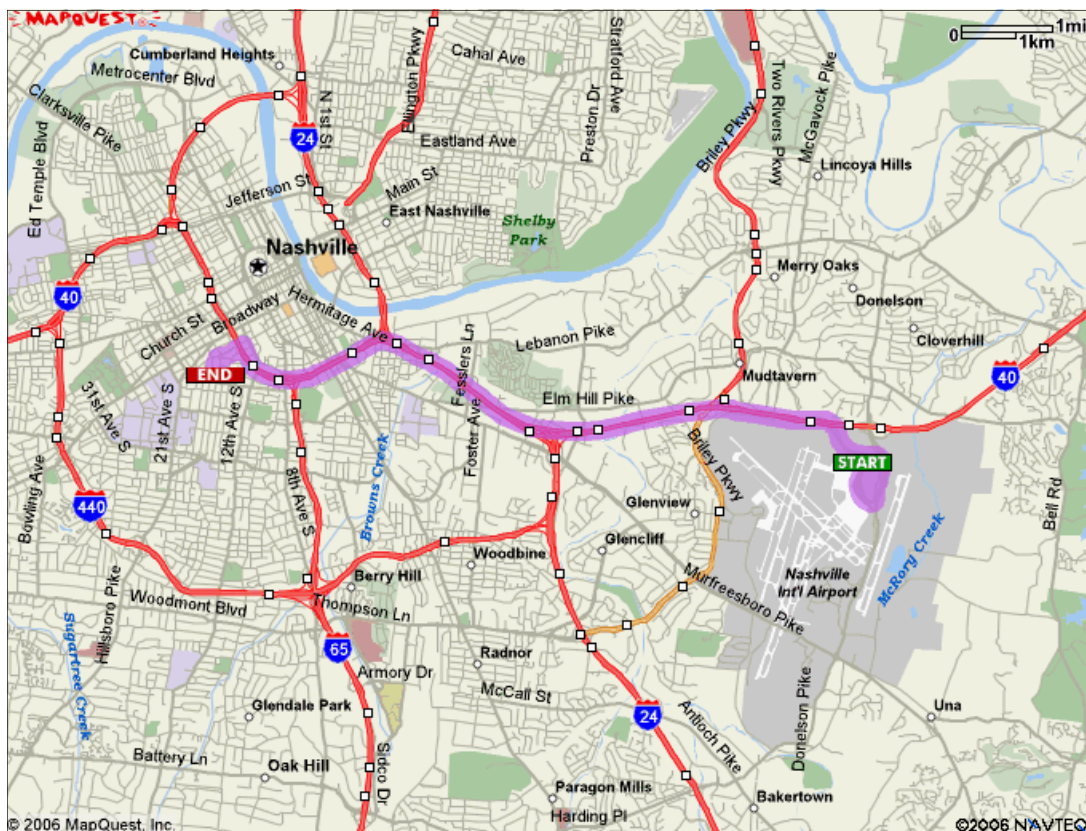

# Are you planning a trip to The Music City to visit William F. Miller & Associates?...

### Directions from the **Nashville Airport:**

1. Start out going SOUTH on TERMINAL DR.
2. Go Straight toward ARRIVING FLIGHTS/DEPARTING FLIGHTS.
3. Merge onto I-40 W toward NASHVILLE/I-65/I-24.
4. Take the DEMONBREUN ST. exit—EXIT 209B
5. Turn LEFT onto DEMONBREUN ST.
6. Enter the roundabout and take 2nd exit onto DIVISION ST.
7. Stay STRAIGHT to go onto MUSIC SQ. W. about 1/10 of a mile.
8. End at 15 MUSIC SQUARE WEST, 3rd building on the right, tan stucco

**Total Estimated Time: 14 minutes      Total Estimated Distance: 9.0 miles**

**William F. Miller & Associates**  
15 Music Square West  
Nashville, TN 37203  
(615) 298-4444

\* Relache Spa located inside hotel  
615-458-1spa

- **Are you looking to stay near the airport?**

Wyndham Garden Hotel  
1112 Airport Center Dr.  
615-889-9090

Hampton Inn & Suites  
583 Donelson Pike  
615-885-4242